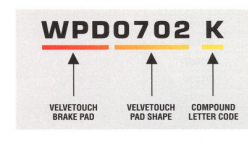

COMPOUND CODES
CARBON SEMI-METALLIC F1..... K
CARBON SEMI-METALLIC F3..... T

CODE BREAKDOWN
WPD0702x
INSERT COMPOUND CODE