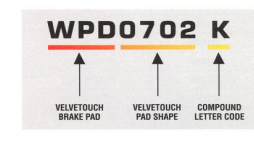

Make	Model	Submodel	Liter	Year Range	Notes	VT Front	FMSI	Compounds	VT Rear	FMSI	Compounds
GMC	SIERRA 1500		4.3	2005-2005	6400 lb. GVW, Rear Disc w/Hyd. Pwr. Brakes	WPD1092x	D1092	K, T	WPD0792x	D792	K, T
GMC	SIERRA 1500		4.8	2005-2005	6400 lb. GVW, Rear Disc w/Hyd. Pwr. Brakes	WPD1092x	D1092	K, T	WPD0792x	D792	K, T
GMC	SIERRA 1500		5.3	2005-2005	6400 lb. GVW, Rear Disc w/Hyd. Pwr. Brakes	WPD1092x	D1092	K, T	WPD0792x	D792	K, T
GMC	SIERRA 1500		4.3	2005-2005	6400 lb. GVW, Rear Disc w/Vacuum Pwr. Brakes	WPD0785x	D785	K	WPD0792x	D792	K, T
GMC	SIERRA 1500		4.8	2005-2005	6400 lb. GVW, Rear Disc w/Vacuum Pwr. Brakes	WPD0785x	D785	K	WPD0792x	D792	K, T
GMC	SIERRA 1500		5.3	2005-2005	6400 lb. GVW, Rear Disc w/Vacuum Pwr. Brakes	WPD0785x	D785	K	WPD0792x	D792	K, T
GMC	SIERRA 1500		4.3	2005-2005	7200 lb. GVW, Crew Cab, Rear Disc w/Hyd. Pwr. Brakes	WPD1092x	D1092	K, T	WPD0785x	D785	K
GMC	SIERRA 1500		4.8	2005-2005	7200 lb. GVW, Crew Cab, Rear Disc w/Hyd. Pwr. Brakes	WPD1092x	D1092	K, T	WPD0785x	D785	K
GMC	SIERRA 1500		5.3	2005-2005	7200 lb. GVW, Crew Cab, Rear Disc w/Hyd. Pwr. Brakes	WPD1092x	D1092	K, T	WPD0785x	D785	K
GMC	SIERRA 1500		4.3	2005-2005	7200 lb. GVW, Crew Cab, Rear Disc w/Vacuum Pwr. Brakes	WPD0785x	D785	K	WPD0785x	D785	K
GMC	SIERRA 1500		4.8	2005-2005	7200 lb. GVW, Crew Cab, Rear Disc w/Vacuum Pwr. Brakes	WPD0785x	D785	K	WPD0785x	D785	K
GMC	SIERRA 1500		5.3	2005-2005	7200 lb. GVW, Crew Cab, Rear Disc w/Vacuum Pwr. Brakes	WPD0785x	D785	K	WPD0785x	D785	K
GMC	SIERRA 1500		4.3	2005-2005	7200 lb. GVW, Ext. Cab, w/Hyd. Pwr. Brakes	WPD1092x	D1092	K, T	WPD0834x	D834	K
GMC	SIERRA 1500		4.8	2005-2005	7200 lb. GVW, Ext. Cab, w/Hyd. Pwr. Brakes	WPD1092x	D1092	K, T	WPD0834x	D834	K
GMC	SIERRA 1500		5.3	2005-2005	7200 lb. GVW, Ext. Cab, w/Hyd. Pwr. Brakes	WPD1092x	D1092	K, T	WPD0834x	D834	K
GMC	SIERRA 1500		4.3	2005-2005	7200 lb. GVW, Ext. Cab, w/Vacuum Pwr. Brakes	WPD0785x	D785	K	WPD0834x	D834	K
GMC	SIERRA 1500		4.8	2005-2005	7200 lb. GVW, Ext. Cab, w/Vacuum Pwr. Brakes	WPD0785x	D785	K	WPD0834x	D834	K
GMC	SIERRA 1500		5.3	2005-2005	7200 lb. GVW, Ext. Cab, w/Vacuum Pwr. Brakes	WPD0785x	D785	K	WPD0834x	D834	K
GMC	SIERRA 1500 HD	CLASSIC LT	6.0	2007-2007	Except 4 Wheel Steering.	WPD0784x	D784	K, T	WPD0785x	D785	K
GMC	SIERRA 1500 HD	LT	6.0	2006-2006	Except 4 Wheel Steering.	WPD0784x	D784	K, T	WPD0785x	D785	K
GMC	SIERRA 1500 HD		6.0	2001-2005	Except 4 Wheel Steering.	WPD0784x	D784	K, T	WPD0785x	D785	K
GMC	SIERRA 2500		5.3	1999-2008		WPD0784x	D784	K, T	WPD0785x	D785	K
GMC	SIERRA 2500		6.0	1999-2008		WPD0784x	D784	K, T	WPD0785x	D785	K
GMC	SIERRA 2500 HD	CLASSIC LS	6.0	2007-2007		WPD0784x	D784	K, T	WPD0785x	D785	K
GMC	SIERRA 2500 HD	CLASSIC LS	6.6	2007-2007		WPD0784x	D784	K, T	WPD0785x	D785	K
GMC	SIERRA 2500 HD	CLASSIC LS	8.1	2007-2007		WPD0784x	D784	K, T	WPD0785x	D785	K
GMC	SIERRA 2500 HD	CLASSIC LT	6.0	2007-2007		WPD0784x	D784	K, T	WPD0785x	D785	K
GMC	SIERRA 2500 HD	CLASSIC LT	6.6	2007-2007		WPD0784x	D784	K, T	WPD0785x	D785	K