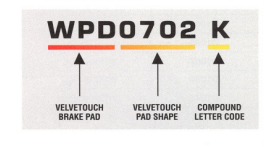

Make	Model	Submodel	Liter	Year Range	Notes	VT Front	FMSI	Compounds	VT Rear	FMSI	Compounds
GMC	K1500 PICKUP	SIERRA	6.5	1998-1998		WPD0369x	D369	K			
GMC	K1500 PICKUP	SIERRA XC	4.3	1995-1998		WPD0369x	D369	K			
GMC	K1500 PICKUP	SIERRA XC	5.0	1995-1998		WPD0369x	D369	K			
GMC	K1500 PICKUP	SIERRA XC	5.7	1995-1998		WPD0369x	D369	K			
GMC	K1500 PICKUP	SIERRA XC	6.5	1995-1998		WPD0369x	D369	K			
GMC	K1500 PICKUP		5.0	1999-1999		WPD0369x	D369	K			
GMC	K1500 PICKUP		5.7	1999-1999		WPD0369x	D369	K			
GMC	K1500 SUBURBAN		5.7	1995-1999		WPD0369x	D369	K			
GMC	K1500 SUBURBAN		6.5	1995-1999		WPD0369x	D369	K			
GMC	K1500 SUBURBAN		5.7	1995-1999		WPD0370x	D370	K, T			
GMC	K1500 SUBURBAN		6.5	1995-1999		WPD0370x	D370	K, T			
GMC	K2500 PICKUP	SIERRA	4.3	1995-1995	w/11 in. Drums	WPD0369x	D369	K			
GMC	K2500 PICKUP	SIERRA	5.0	1995-1995	w/11 in. Drums	WPD0369x	D369	K			
GMC	K2500 PICKUP	SIERRA	4.3	1995-1995	w/13 in. Drums	WPD0370x	D370	K, T			
GMC	K2500 PICKUP	SIERRA	5.0	1995-1995	w/13 in. Drums	WPD0370x	D370	K, T			
GMC	K2500 PICKUP	SIERRA	5.7	1995-1997	w/11 in. Drums	WPD0369x	D369	K			
GMC	K2500 PICKUP	SIERRA	6.5	1995-1997	w/11 in. Drums	WPD0369x	D369	K			
GMC	K2500 PICKUP	SIERRA	7.4	1995-1997	w/11 in. Drums	WPD0369x	D369	K			
GMC	K2500 PICKUP	SIERRA	5.7	1995-1997	w/13 in. Drums	WPD0370x	D370	K, T			
GMC	K2500 PICKUP	SIERRA	6.5	1995-1997	w/13 in. Drums	WPD0370x	D370	K, T			
GMC	K2500 PICKUP	SIERRA	7.4	1995-1997	w/13 in. Drums	WPD0370x	D370	K, T			
GMC	K2500 PICKUP	SIERRA XC	5.0	1995-1995	w/11 in. Drums	WPD0369x	D369	K			
GMC	K2500 PICKUP	SIERRA XC	5.0	1995-1995	w/13 in. Drums	WPD0370x	D370	K, T			
GMC	K2500 PICKUP	SIERRA XC	5.7	1995-1997	w/11 in. Drums	WPD0369x	D369	K			
GMC	K2500 PICKUP	SIERRA XC	6.5	1995-1997	w/11 in. Drums	WPD0369x	D369	K			
GMC	K2500 PICKUP	SIERRA XC	7.4	1995-1997	w/11 in. Drums	WPD0369x	D369	K			
GMC	K2500 PICKUP	SIERRA XC	5.7	1995-1997	w/13 in. Drums	WPD0370x	D370	K, T			
GMC	K2500 PICKUP	SIERRA XC	6.5	1995-1997	w/13 in. Drums	WPD0370x	D370	K, T			
GMC	K2500 PICKUP	SIERRA XC	7.4	1995-1997	w/13 in. Drums	WPD0370x	D370	K, T			
GMC	K2500 PICKUP		5.0	1998-1998	w/11 in. Drums	WPD0369x	D369	K			
GMC	K2500 PICKUP		5.7	1998-1998	w/11 in. Drums	WPD0369x	D369	K			
GMC	K2500 PICKUP		6.5	1998-1998	w/11 in. Drums	WPD0369x	D369	K			
GMC	K2500 PICKUP		7.4	1998-1998	w/11 in. Drums	WPD0369x	D369	K			
GMC	K2500 PICKUP		5.0	1998-1998	w/13 in. Drums	WPD0370x	D370	K, T			
GMC	K2500 PICKUP		5.7	1998-1998	w/13 in. Drums	WPD0370x	D370	K, T			
GMC	K2500 PICKUP		6.5	1998-1998	w/13 in. Drums	WPD0370x	D370	K, T			
GMC	K2500 PICKUP		7.4	1998-1998	w/13 in. Drums	WPD0370x	D370	K, T			
GMC	K2500 PICKUP		5.7	1999-2000		WPD0370x	D370	K, T			
GMC	K2500 PICKUP		6.5	1999-2000		WPD0370x	D370	K, T			
GMC	K2500 PICKUP		7.4	1999-2000		WPD0370x	D370	K, T			
GMC	K2500 SUBURBAN		5.7	1995-1999		WPD0370x	D370	K, T			
GMC	K2500 SUBURBAN		6.5	1995-1999		WPD0370x	D370	K, T			
GMC	K2500 SUBURBAN		7.4	1995-1999		WPD0370x	D370	K, T			
GMC	K3500 PICKUP	SIERRA	5.7	1995-1997	Dual Rear Wheels	WPD0459x	D459	K			
GMC	K3500 PICKUP	SIERRA	6.5	1995-1997	Dual Rear Wheels	WPD0459x	D459	K			
GMC	K3500 PICKUP	SIERRA	7.4	1995-1997	Dual Rear Wheels	WPD0459x	D459	K			
GMC	K3500 PICKUP	SIERRA	5.7	1995-1997	Single Rear Wheels	WPD0370x	D370	K, T			
GMC	K3500 PICKUP	SIERRA	6.5	1995-1997	Single Rear Wheels	WPD0370x	D370	K, T			
GMC	K3500 PICKUP	SIERRA	7.4	1995-1997	Single Rear Wheels	WPD0370x	D370	K, T			
GMC	K3500 PICKUP	SIERRA XC	5.7	1995-1997		WPD0370x	D370	K, T			
GMC	K3500 PICKUP	SIERRA XC	6.5	1995-1997		WPD0370x	D370	K, T			
GMC	K3500 PICKUP	SIERRA XC	7.4	1995-1997		WPD0370x	D370	K, T			
GMC	K3500 PICKUP	SIERRA XC	5.7	1995-1997		WPD0459x	D459	K			
GMC	K3500 PICKUP	SIERRA XC	6.5	1995-1997		WPD0459x	D459	K			
GMC	K3500 PICKUP	SIERRA XC	7.4	1995-1997		WPD0459x	D459	K