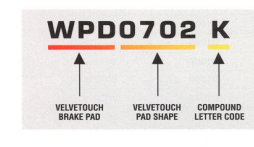

COMPOUND CODES
CARBON SEMI-METALLIC F1..... K
CARBON SEMI-METALLIC F3..... T

CODE BREAKDOWN
WPD0702x
INSERT COMPOUND CODE

Make	Model	Submodel	Liter	Year Range	Notes	VT Front	FMSI	Compounds	VT Rear	FMSI	Compounds
DODGE	RAM 3500 PICKUP	SLT	5.7	2006-2008		WPD0965x	D965	K, T	WPD0702x	D1077	K, T
DODGE	RAM 3500 PICKUP	SLT	6.7	2007-2008		WPD0965x	D965	K, T	WPD0702x	D1077	K, T
DODGE	RAM 3500 PICKUP	SPORT	5.7	2006-2006		WPD0965x	D965	K, T	WPD0702x	D1077	K, T
DODGE	RAM 3500 PICKUP	SPORT	5.9	2006-2006		WPD0965x	D965	K, T	WPD0702x	D1077	K, T
DODGE	RAM 3500 PICKUP	ST	5.7	2006-2008		WPD0965x	D965	K, T	WPD0702x	D1077	K, T
DODGE	RAM 3500 PICKUP	ST	5.9	2006-2008		WPD0965x	D965	K, T	WPD0702x	D1077	K, T
DODGE	RAM 3500 PICKUP	ST	6.7	2007-2008		WPD0965x	D965	K, T	WPD0702x	D1077	K, T
DODGE	RAM 3500 PICKUP	SXT	5.7	2008-2008		WPD0965x	D965	K, T	WPD0702x	D1077	K, T
DODGE	RAM 3500 PICKUP	SXT	6.7	2008-2008		WPD0965x	D965	K, T	WPD0702x	D1077	K, T
DODGE	RAM 3500 PICKUP		5.9	1995-1999		WPD0459x	D459	K			
DODGE	RAM 3500 PICKUP		8.0	1995-1999		WPD0459x	D459	K			
DODGE	RAM 3500 PICKUP		5.9	2000-2002		WPD0821x	D821	T			
DODGE	RAM 3500 PICKUP		8.0	2000-2002		WPD0821x	D821	T			
DODGE	RAM 3500 PICKUP		8.0	2003-2003		WPD0965x	D965	K, T	WPD0702x	D1077	K, T
DODGE	RAM 3500 PICKUP		5.7	2003-2005		WPD0965x	D965	K, T	WPD0702x	D1077	K, T
DODGE	RAM 3500 PICKUP		5.9	2003-2005		WPD0965x	D965	K, T	WPD0702x	D1077	K, T
DODGE	RAM 3500 VAN		5.2	1999-2003		WPD0655x	D655	K, T			
DODGE	RAM 3500 VAN		5.9	1999-2003		WPD0655x	D655	K, T			
DODGE	SPRINTER 2500		2.7	2002-2006	w/Bosch Calipers. Includes Electronic Wear Sensor.	WPD0949xA	D949	T	WPD0928xA	D928	T
DODGE	SPRINTER 2500			2007-2009	w/Electronic Wear Sensor.	WPD1316xA	D1316	T	WPD1317xA	D1317	T
DODGE	SPRINTER 2500			2007-2009	w/o Electronic Wear Sensor.	WPD1316x	D1316	T	WPD1317x	D1317	T
DODGE	SPRINTER 3500		2.7	2002-2006	w/Bosch Calipers. Includes Electronic Wear Sensor.	WPD0949xA	D949	T	WPD0928xA	D928	T
DODGE	SPRINTER 3500			2007-2007	DRW. w/Electronic Wear Sensor.	WPD1268xA	D1268	T	WPD1318xA	D1318	T
DODGE	SPRINTER 3500			2007-2007	DRW. w/o Electronic Wear Sensor.	WPD1268x	D1268	T	WPD1318x	D1318	T
DODGE	SPRINTER 3500			2007-2007	SRW. w/Electronic Wear Sensor.	WPD1268xA	D1268	T	WPD1317xA	D1317	T
DODGE	SPRINTER 3500			2007-2007	SRW. w/o Electronic Wear Sensor.	WPD1268x	D1268	T	WPD1317x	D1317	T
DODGE	SPRINTER 3500			2008-2009	w/Electronic Wear Sensor.	WPD1268xA	D1268	T	WPD1318xA	D1318	T
DODGE	SPRINTER 3500			2008-2009	w/o Electronic Wear Sensor.	WPD1268x	D1268	T	WPD1318x	D1318	T
EAGLE	VISION	ESI	3.3	1995-1997		WPD0642x	D642	K	WPD0782x	D641	K
EAGLE	VISION	ESI	3.5	1995-1997		WPD0642x	D642	K	WPD0782x	D641	K
EAGLE	VISION	TSI	3.5	1995-1997		WPD0642x	D642	K	WPD0782x	D641	K
FORD	AEROSTAR		3.0	1995-1997		WPD0387x	D249	K			
FORD	AEROSTAR		4.0	1995-1997		WPD0387x	D249	K			
FORD	B600 BUS			1984-1998	w/Dayton 2.5 In. 2-Piston Caliper	WPD0224x	D224	T			
FORD	B600 BUS			1984-1998	w/Dayton 2.88 In. 2-Piston Caliper	WPD0236x	D236	T			
FORD	B700 BUS			1984-1998	w/Dayton 2.5 In. 2-Piston Caliper	WPD0224x	D224	T			
FORD	B700 BUS			1984-1998	w/Dayton 2.88 In. 2-Piston Caliper	WPD0236x	D236	T			
FORD	B800 BUS			1984-1998	w/Dayton 2.5 In. 2-Piston Caliper	WPD0224x	D224	T