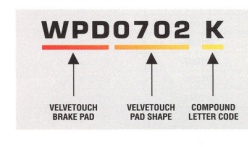

Make	Model	Submodel	Liter	Year Range	Notes	VT Front	FMSI	Compounds	VT Rear	FMSI	Compounds
CHEVROLET	TAHOE		5.3	2001-2002		WPD0785x	D785	K	WPD0834x	D834	K
CHEVROLET	TAHOE		4.8	2003-2004		WPD0785x	D785	K			
CHEVROLET	TAHOE		5.3	2003-2004		WPD0785x	D785	K			
CHEVROLET	TAHOE		4.8	2006-2006		WPD0785x	D785	K	WPD0974x	D974	K
CHEVROLET	TAHOE		5.3	2006-2006		WPD0785x	D785	K	WPD0974x	D974	K
CHEVROLET	UPLANDER	LS	3.5	2006-2006		WPD0699x	D699	K			
CHEVROLET	UPLANDER	LS	3.9	2007-2008		WPD0699x	D699	K			
CHEVROLET	UPLANDER	LT	3.5	2006-2006		WPD0699x	D699	K			
CHEVROLET	UPLANDER	LT	3.9	2006-2008		WPD0699x	D699	K			
CHEVROLET	UPLANDER		3.5	2005-2006		WPD0699x	D699	K			
CHEVROLET	UPLANDER		3.9	2007-2008		WPD0699x	D699	K			
CHEVROLET	VENTURE	LS	3.4	2005-2005	AWD	WPD0856x	D844	K	WPD0508x	D814	K
CHEVROLET	VENTURE	LS	3.4	2005-2005	FWD	WPD0699x	D699	K	WPD0508x	D814	K
CHEVROLET	VENTURE	LT	3.4	2005-2005	AWD	WPD0856x	D844	K	WPD0508x	D814	K
CHEVROLET	VENTURE	LT	3.4	2005-2005	FWD	WPD0699x	D699	K	WPD0508x	D814	K
CHEVROLET	VENTURE	PLUS	3.4	2005-2005	AWD	WPD0856x	D844	K	WPD0508x	D814	K
CHEVROLET	VENTURE	PLUS	3.4	2005-2005	FWD	WPD0699x	D699	K	WPD0508x	D814	K
CHEVROLET	VENTURE		3.4	1997-2000		WPD0699x	D699	K			
CHEVROLET	VENTURE		3.4	2001-2001		WPD0699x	D699	K	WPD0508x	D814	K
CHEVROLET	VENTURE		3.4	2002-2004	AWD	WPD0856x	D844	K	WPD0508x	D814	K
CHEVROLET	VENTURE		3.4	2002-2004	FWD	WPD0699x	D699	K	WPD0508x	D814	K
CHEVROLET	W3500	DIESEL ENGINE		1995-1997		WPD0546x	D546	T			
CHEVROLET	W3500	DIESEL ENGINE		1998-2007		WPD0825x	D825	T			
CHEVROLET	W3500	GAS ENGINE		1995-1997	To 9/1997	WPD0546x	D546	T			
CHEVROLET	W3500	GAS ENGINE		1997-2007	From 10/1997. 10,000 - 14,000 GVW	WPD0825x	D825	T			
CHEVROLET	W3500	GAS ENGINE		1997-2007	From 10/1997. 14,001 - 16,000 GVW	WPD0827x	D827	K			
CHEVROLET	W4	DIESEL ENGINE		1995-1997		WPD0546x	D546	T			
CHEVROLET	W4	DIESEL ENGINE		1998-2007		WPD0825x	D825	T			
CHEVROLET	W4	GAS ENGINE		1987-1997	From 8/1987 to 9/1997	WPD0546x	D546	T			
CHEVROLET	W4	GAS ENGINE		1999-2005	From 7/1999	WPD0827x	D827	K			
CHEVROLET	W4500	DIESEL ENGINE		1995-1997		WPD0546x	D546	T			
CHEVROLET	W4500	DIESEL ENGINE		1998-2008	10,000 - 14,000 GVW	WPD0825x	D825	T			
CHEVROLET	W4500	DIESEL ENGINE		1998-2008	14,001 - 16,000 GVW	WPD0827x	D827	K			
CHEVROLET	W4500	GAS ENGINE		1995-1997	To 9/1997	WPD0546x	D546	T			
CHEVROLET	W4500	GAS ENGINE		1999-1999	From 2/1999 to 6/1999. w/ABS	WPD0827x	D827	K			
CHEVROLET	W4500	GAS ENGINE		1999-2008	From 7/1999. 10,000 - 14,000 GVW	WPD0825x	D825	T			
CHEVROLET	W4500	GAS ENGINE		1999-2008	From 7/1999. 14,001 - 16,000 GVW	WPD0827x	D827	K			
CHEVROLET	W5500			1999-2007		WPD0827x	D827	K			
CHRYSLER	300	C	5.7	2005-2007		WPD1058x	D1058	K	WPD1057Ax	D1057	K
CHRYSLER	300	C	5.7	2008-2008	AWD	WPD1058x	D1058	K	WPD1057Ax	D1057	K
CHRYSLER	300	C	6.1	2008-2008	AWD	WPD1058x	D1058	K	WPD1057Ax	D1057	K
CHRYSLER	300	C LWB	5.7	2007-2007	AWD	WPD1058x	D1058	K	WPD1057Ax	D1057	K
CHRYSLER	300	LIMITED	3.5	2005-2007	AWD	WPD1058x	D1058	K	WPD1057Ax	D1057	K
CHRYSLER	300	LIMITED	3.5	2008-2008	AWD	WPD1058x	D1058	K	WPD1057Ax	D1057	K
CHRYSLER	300	TOURING	3.5	2005-2007	AWD	WPD1058x	D1058	K	WPD1057Ax	D1057	K
CHRYSLER	300	TOURING	3.5	2008-2008	AWD	WPD1058x	D1058	K	WPD1057Ax	D1057	K
CHRYSLER	300	TOURING LWB	3.5	2007-2007	AWD	WPD1058x	D1058	K	WPD1057Ax	D1057	K
CHRYSLER	300M	PRO-AM EDITION	3.5	2003-2003		WPD0730x	D730	K	WPD0782x	D641	K
CHRYSLER	300M	SPECIAL	3.5	2002-2004		WPD0730x	D730	K	WPD0782x	D641	K
CHRYSLER	300M		3.5	1999-2000		WPD0730x	D730	K