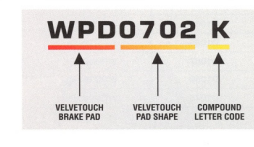

# VELVETOUCH APPLICATIONS GUIDE

UPDATED AUGUST 1ST, 2010

**COMPOUND CODES**  
 CARBON SEMI-METALLIC F1..... K  
 CARBON SEMI-METALLIC F3..... T

---

**CODE BREAKDOWN**  
**WPD0702x**  
INSERT COMPOUND CODE