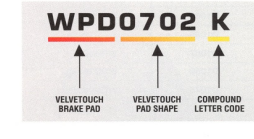

Make	Model	Submodel	Liter	Year Range	Notes	VT Front	FMSI	Compounds	VT Rear	FMSI	Compounds
INTERNATIONAL	170/1700 SERIES	S1724		1983-1998	w/Bendix 3.38/2.60 In. Piston Caliper.	WPD0184x	D184	T	WPD0184x	D184	T
INTERNATIONAL	170/1700 SERIES	S1753		1973-1982		WPD0184x	D184	T	WPD0184x	D184	T
INTERNATIONAL	170/1700 SERIES	S1753		1983-1998	w/Bendix 2.88 In. 2-Piston Calipers.	WPD0225x	D225	T	WPD0225x	D225	T
INTERNATIONAL	170/1700 SERIES	S1753		1983-1998	w/Bendix 3.38/2.60 In. Piston Caliper.	WPD0184x	D184	T	WPD0184x	D184	T
INTERNATIONAL	170/1700 SERIES	S1754		1973-1982		WPD0184x	D184	T	WPD0184x	D184	T
INTERNATIONAL	170/1700 SERIES	S1754		1983-1998	w/Bendix 2.88 In. 2-Piston Calipers.	WPD0225x	D225	T	WPD0225x	D225	T
INTERNATIONAL	170/1700 SERIES	S1754		1983-1998	w/Bendix 3.38/2.60 In. Piston Caliper.	WPD0184x	D184	T	WPD0184x	D184	T
INTERNATIONAL	180/1800 SERIES	1800 LOADSTAR		1973-1982		WPD0184x	D184	T	WPD0184x	D184	T
INTERNATIONAL	180/1800 SERIES	1824 LOADSTAR		1973-1982		WPD0184x	D184	T	WPD0184x	D184	T
INTERNATIONAL	180/1800 SERIES	B CARGOSTAR		1983-1985	w/Bendix 2.60 In. Piston Caliper.	WPD0184x	D184	T	WPD0184x	D184	T
INTERNATIONAL	180/1800 SERIES	B CARGOSTAR		1983-1985	w/Bendix 2.88 In. 2-Piston Calipers.	WPD0225x	D225	T	WPD0225x	D225	T
INTERNATIONAL	180/1800 SERIES	CO1810A		1983-1985	w/Bendix 2.60 In. Piston Caliper.	WPD0184x	D184	T	WPD0184x	D184	T
INTERNATIONAL	180/1800 SERIES	CO1810A		1983-1985	w/Bendix 2.88 In. 2-Piston Calipers.	WPD0225x	D225	T	WPD0225x	D225	T
INTERNATIONAL	180/1800 SERIES	CO1840A		1983-1985	w/Bendix 2.60 In. Piston Caliper.	WPD0184x	D184	T	WPD0184x	D184	T
INTERNATIONAL	180/1800 SERIES	CO1840A		1983-1985	w/Bendix 2.88 In. 2-Piston Calipers.	WPD0225x	D225	T	WPD0225x	D225	T
INTERNATIONAL	180/1800 SERIES	S1823		1973-1982		WPD0184x	D184	T	WPD0184x	D184	T
INTERNATIONAL	180/1800 SERIES	S1823		1983-1999	w/Bendix 2.60 In. Piston Caliper.	WPD0184x	D184	T	WPD0184x	D184	T
INTERNATIONAL	180/1800 SERIES	S1823		1983-1999	w/Bendix 2.88 In. 2-Piston Calipers.	WPD0225x	D225	T	WPD0225x	D225	T
INTERNATIONAL	180/1800 SERIES	S1824		1973-1982		WPD0184x	D184	T	WPD0184x	D184	T
INTERNATIONAL	180/1800 SERIES	S1824		1983-1999	w/Bendix 2.60 In. Piston Caliper.	WPD0184x	D184	T	WPD0184x	D184	T
INTERNATIONAL	180/1800 SERIES	S1824		1983-1999	w/Bendix 2.88 In. 2-Piston Calipers.	WPD0225x	D225	T	WPD0225x	D225	T
INTERNATIONAL	180/1800 SERIES	S1853 SCHOOL BUS		1973-1982		WPD0184x	D184	T	WPD0184x	D184	T
INTERNATIONAL	180/1800 SERIES	S1853 SCHOOL BUS		1983-1999	w/Bendix 2.60 In. Piston Caliper.	WPD0184x	D184	T	WPD0184x	D184	T
INTERNATIONAL	180/1800 SERIES	S1853 SCHOOL BUS		1983-1999	w/Bendix 2.88 In. 2-Piston Calipers.	WPD0225x	D225	T	WPD0225x	D225	T
INTERNATIONAL	180/1800 SERIES	S1853FC		1973-1982		WPD0184x	D184	T	WPD0184x	D184	T
INTERNATIONAL	180/1800 SERIES	S1853FC		1983-1999	w/Bendix 2.60 In. Piston Caliper.	WPD0184x	D184	T	WPD0184x	D184	T
INTERNATIONAL	180/1800 SERIES	S1853FC		1983-1999	w/Bendix 2.88 In. 2-Piston Calipers.	WPD0225x	D225	T	WPD0225x	D225	T
INTERNATIONAL	180/1800 SERIES	S1854 CONVENTIONAL		1973-1982		WPD0184x	D184	T	WPD0184x	D184	T
INTERNATIONAL	180/1800 SERIES	S1854 CONVENTIONAL		1983-1999	w/Bendix 2.60 In. Piston Caliper.	WPD0184x	D184	T	WPD0184x	D184	T
INTERNATIONAL	180/1800 SERIES	S1854 CONVENTIONAL		1983-1999	w/Bendix 2.88 In. 2-Piston Calipers.	WPD0225x	D225	T	WPD0225x	D225	T
INTERNATIONAL	190/1900 SERIES	CO1910A		1983-1985	w/Bendix 2.60 In. Piston Caliper.	WPD0184x	D184	T	WPD0184x	D184	T
INTERNATIONAL	190/1900 SERIES	CO1910A		1983-1985	w/Bendix 2.88 In. 2-Piston Calipers.	WPD0225x	D225	T	WPD0225x	D225	T