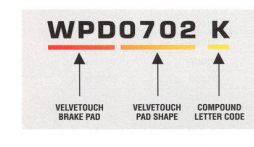

Make	Model	Submodel	Liter	Year Range	Notes	VT Front	FMSI	Compounds	VT Rear	FMSI	Compounds
INTERNATIONAL	190/1900 SERIES	F1910A		1973-1982		WPD0184x	D184	T	WPD0184x	D184	T
INTERNATIONAL	190/1900 SERIES	F1924 FLEETSTAR EX TANDEM		1973-1982		WPD0184x	D184	T	WPD0184x	D184	T
INTERNATIONAL	190/1900 SERIES	FORWARD CAB		1983-1985	w/Bendix 2.60 In. Piston Caliper.	WPD0184x	D184	T	WPD0184x	D184	T
INTERNATIONAL	190/1900 SERIES	FORWARD CAB		1983-1985	w/Bendix 2.88 In. 2-Piston Calipers.	WPD0225x	D225	T	WPD0225x	D225	T
INTERNATIONAL	190/1900 SERIES	S MODELS		1973-1982		WPD0184x	D184	T	WPD0184x	D184	T
INTERNATIONAL	190/1900 SERIES	S MODELS		1983-1985	w/Bendix 2.60 In. Piston Caliper.	WPD0184x	D184	T	WPD0184x	D184	T
INTERNATIONAL	190/1900 SERIES	S MODELS		1983-1985	w/Bendix 2.88 In. 2-Piston Calipers.	WPD0225x	D225	T	WPD0225x	D225	T
INTERNATIONAL	190/1900 SERIES	S1924		1973-1982		WPD0184x	D184	T	WPD0184x	D184	T
INTERNATIONAL	190/1900 SERIES	S1924		1983-1989	w/Bendix 2.60 In. Piston Caliper.	WPD0184x	D184	T	WPD0184x	D184	T
INTERNATIONAL	190/1900 SERIES	S1924		1983-1989	w/Bendix 2.88 In. 2-Piston Calipers.	WPD0225x	D225	T	WPD0225x	D225	T
INTERNATIONAL	190/1900 SERIES	S1954 CONVENTIONAL		1973-1982		WPD0184x	D184	T	WPD0184x	D184	T
INTERNATIONAL	190/1900 SERIES	S1954 CONVENTIONAL		1983-1989	w/Bendix 2.60 In. Piston Caliper.	WPD0184x	D184	T	WPD0184x	D184	T
INTERNATIONAL	190/1900 SERIES	S1954 CONVENTIONAL		1983-1989	w/Bendix 2.88 In. 2-Piston Calipers.	WPD0225x	D225	T	WPD0225x	D225	T
INTERNATIONAL	2000 SERIES	S MODELS		1979-1986	w/Bendix 2.60 In. Piston Caliper.	WPD0184x	D184	T	WPD0184x	D184	T
INTERNATIONAL	2000 SERIES	S MODELS		1979-1986	w/Bendix 2.88 In. 2-Piston Calipers.	WPD0225x	D225	T	WPD0225x	D225	T
INTERNATIONAL	3000 SERIES	3200		1990-1997	w/Bendix 2.60 In. Piston Caliper.	WPD0184x	D184	T	WPD0184x	D184	T
INTERNATIONAL	3000 SERIES	3200		1990-1997	w/Bendix 2.88 In. 2-Piston Calipers.	WPD0225x	D225	T	WPD0225x	D225	T
INTERNATIONAL	3000 SERIES	3200		1998-2005	w/66 mm Caliper - Casting #4153269	WPD0786Ax	D786A	T	WPD0786Ax	D786A	T
INTERNATIONAL	3000 SERIES	3200		1998-2005	w/73 mm Caliper - Casting #4153222	WPD0786x	D786	T	WPD0786x	D786	T
INTERNATIONAL	3000 SERIES	3600		1990-1997	w/Bendix 2.60 In. Piston Caliper.	WPD0184x	D184	T	WPD0184x	D184	T
INTERNATIONAL	3000 SERIES	3600		1990-1997	w/Bendix 2.88 In. 2-Piston Calipers.	WPD0225x	D225	T	WPD0225x	D225	T
INTERNATIONAL	3000 SERIES	3600		1998-2005	w/66 mm Caliper - Casting #4153269	WPD0786Ax	D786A	T	WPD0786Ax	D786A	T
INTERNATIONAL	3000 SERIES	3600		1998-2005	w/73 mm Caliper - Casting #4153222	WPD0786x	D786	T	WPD0786x	D786	T
INTERNATIONAL	3000 SERIES	3700		1990-1997	w/Bendix 2.60 In. Piston Caliper.	WPD0184x	D184	T	WPD0184x	D184	T
INTERNATIONAL	3000 SERIES	3700		1990-1997	w/Bendix 2.88 In. 2-Piston Calipers.	WPD0225x	D225	T	WPD0225x	D225	T
INTERNATIONAL	3000 SERIES	3700		1998-2005	w/66 mm Caliper - Casting #4153269	WPD0786Ax	D786A	T	WPD0786Ax	D786A	T
INTERNATIONAL	3000 SERIES	3700		1998-2005	w/73 mm Caliper - Casting #4153222	WPD0786x	D786	T	WPD0786x	D786	T
INTERNATIONAL	3000 SERIES	3800		1990-1997	w/Bendix 2.60 In. Piston Caliper.	WPD0184x	D184	T	WPD0184x	D184	T
INTERNATIONAL	3000 SERIES	3800		1990-1997	w/Bendix 2.88 In. 2-Piston Calipers.	WPD0225x	D225	T	WPD0225x	D225	T
INTERNATIONAL	3000 SERIES	3800		1998-2005	w/66 mm Caliper - Casting #4153269	WPD0786Ax	D786A	T	WPD0786Ax	D786A	T