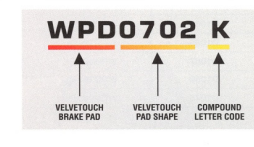

**VELVETOUCH  
APPLICATIONS GUIDE**

UPDATED AUGUST 1ST, 2010

**COMPOUND CODES**  
 CARBON SEMI-METALLIC F1..... K  
 CARBON SEMI-METALLIC F3..... T

**CODE BREAKDOWN**  
**WPD0702x**  
INSERT COMPOUND CODE