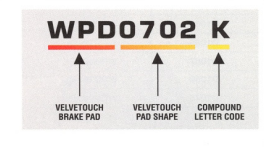

Make	Model	Submodel	Liter	Year Range	Notes	VT Front	FMSI	Compounds	VT Rear	FMSI	Compounds
FORD	RANGER		4.0	2003-2004		WPD0833x	D833	K			
FORD	TAURUS	G	3.0	1996-1997		WPD0601x	D601	K			
FORD	TAURUS	GL	3.8	1995-1995		WPD0601x	D601	K			
FORD	TAURUS	GL	3.0	1995-1998		WPD0601x	D601	K			
FORD	TAURUS	LX	3.8	1995-1995		WPD0601x	D601	K			
FORD	TAURUS	LX	3.0	1995-1998		WPD0601x	D601	K			
FORD	TAURUS	SE	3.0	1995-1995		WPD0601x	D601	K			
FORD	TAURUS	SE	3.8	1995-1995		WPD0601x	D601	K			
FORD	TAURUS		3.0	1999-2000		WPD0601x	D601	K			
FORD	TAURUS		3.0	2001-2002	Police	WPD0601x	D601	K			
FORD	TRANSIT			2000-2005		WPD7024x		K			
FORD	TRANSIT			2006-2009	w/Electronic Wear Sensor.	WPD6000xA		K			
FORD	TRANSIT			2006-2009	w/o Electronic Wear Sensor.	WPD6000x		K			
FORD	WINDSTAR		3.0	1995-1998		WPD0601x	D601	K			
FORD	WINDSTAR		3.8	1995-1998		WPD0601x	D601	K			
FORD	WINDSTAR		3.0	1999-2000		WPD0803x	D803	K			
FORD	WINDSTAR		3.8	1999-2003		WPD0803x	D803	K			
FREIGHTLINER	FL50			1992-2005	w/Bendix 2.6 In. 2-Piston Calipers.	WPD0184x	D184	T	WPD0184x	D184	T
FREIGHTLINER	FL50			1992-2005	w/Bendix 2.88 In. 2-Piston Calipers.	WPD0225x	D225	T	WPD0225x	D225	T
FREIGHTLINER	FL50			1999-2001	w/Bosch 2.6 In. Pistons (66mm)	WPD0786Ax	D786	T	WPD0786Ax	D786	T
FREIGHTLINER	FL50			1999-2001	w/Bosch 2.87 In. Pistons (73mm)	WPD0786x	D786	T	WPD0786x	D786	T
FREIGHTLINER	FL60			1992-2005	w/Bendix 2.6 In. 2-Piston Calipers.	WPD0184x	D184	T	WPD0184x	D184	T
FREIGHTLINER	FL60			1992-2005	w/Bendix 2.88 In. 2-Piston Calipers.	WPD0225x	D225	T	WPD0225x	D225	T
FREIGHTLINER	FL60			1999-2001	w/Bosch 2.6 In. Pistons (66mm)	WPD0786Ax	D786	T	WPD0786Ax	D786	T
FREIGHTLINER	FL60			1999-2001	w/Bosch 2.87 In. Pistons (73mm)	WPD0786x	D786	T	WPD0786x	D786	T
FREIGHTLINER	FL70			1992-2005	w/Bendix 2.6 In. 2-Piston Calipers.	WPD0184x	D184	T	WPD0184x	D184	T
FREIGHTLINER	FL70			1992-2005	w/Bendix 2.88 In. 2-Piston Calipers.	WPD0225x	D225	T	WPD0225x	D225	T
FREIGHTLINER	FL70			1999-2001	w/Bosch 2.6 In. Pistons (66mm)	WPD0786Ax	D786	T	WPD0786Ax	D786	T
FREIGHTLINER	FL70			1999-2001	w/Bosch 2.87 In. Pistons (73mm)	WPD0786x	D786	T	WPD0786x	D786	T
FREIGHTLINER	FL80			1992-2005	w/Bendix 2.6 In. 2-Piston Calipers.	WPD0184x	D184	T	WPD0184x	D184	T
FREIGHTLINER	FL80			1992-2005	w/Bendix 2.88 In. 2-Piston Calipers.	WPD0225x	D225	T	WPD0225x	D225	T
FREIGHTLINER	FL80			1999-2001	w/Bosch 2.6 In. Pistons (66mm)	WPD0786Ax	D786	T	WPD0786Ax	D786	T
FREIGHTLINER	FL80			1999-2001	w/Bosch 2.87 In. Pistons (73mm)	WPD0786x	D786	T	WPD0786x	D786	T
FREIGHTLINER	FW700			2004-2006	w/Bosch 2.6 In. Pistons (66mm)	WPD0786Ax	D786	T	WPD0786Ax	D786	T
FREIGHTLINER	FW700			2004-2006	w/Bosch 2.87 In. Pistons (73mm)	WPD0786x	D786	T	WPD0786x	D786	T