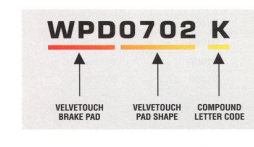

Make	Model	Submodel	Liter	Year Range	Notes	VT Front	FMSI	Compounds	VT Rear	FMSI	Compounds
GMC	C7H042			1990-1994	w/Dayton Calipers	WPD0224x	D224	T	WPD0224x	D224	T
GMC	C7H042			1995-2002	w/Bendix Calipers	WPD0225x	D225	T	WPD0225x	D225	T
GMC	C7H042			1995-2002	w/Dayton Calipers. Rear 2-Piston Calipers	WPD0224x	D224	T	WPD0224x	D224	T
GMC	C7H042			1995-2002	w/Dayton Calipers. Rear 4-Piston Calipers	WPD0224x	D224	T	WPD0769x	D769	T
GMC	C7H042			2003-2007		WPD0769x	D769	T	WPD0769x	D769	T
GMC	C7H042 KODIAK			1995-1997	Front Dayton Calipers. Rear 2 Piston Calipers	WPD0224x	D224	T	WPD0224x	D224	T
GMC	C7H042 KODIAK			1995-1997	Front Dayton Calipers. Rear 4 Piston Calipers	WPD0224x	D224	T	WPD0769x	D769	T
GMC	C7H064			1990-1994	w/Bendix Calipers	WPD0225x	D225	T	WPD0225x	D225	T
GMC	C7H064			1990-1994	w/Dayton Calipers	WPD0224x	D224	T	WPD0224x	D224	T
GMC	C7H064			1995-2002	w/Bendix Calipers	WPD0225x	D225	T	WPD0225x	D225	T
GMC	C7H064			1995-2002	w/Dayton Calipers. Rear 2-Piston Calipers	WPD0224x	D224	T	WPD0224x	D224	T
GMC	C7H064			1995-2002	w/Dayton Calipers. Rear 4-Piston Calipers	WPD0224x	D224	T	WPD0769x	D769	T
GMC	C7H064			2003-2007		WPD0769x	D769	T	WPD0769x	D769	T
GMC	F6B042			1997-1997		WPD0224x	D224	T	WPD0224x	D224	T
GMC	F7B042			1997-1997		WPD0224x	D224	T	WPD0224x	D224	T
GMC	G15/G1500 VAN	VANDURA	4.3	1995-1995		WPD0052x	D52	K, T			
GMC	G15/G1500 VAN	VANDURA	5.0	1995-1995		WPD0052x	D52	K, T			
GMC	G15/G1500 VAN		5.0	1995-1995		WPD0052x	D52	K, T			
GMC	G25/G2500 VAN	RALLY	4.3	1995-1995		WPD0052x	D52	K, T			
GMC	G25/G2500 VAN	RALLY	5.0	1995-1995		WPD0052x	D52	K, T			
GMC	G25/G2500 VAN	RALLY	5.7	1995-1995		WPD0052x	D52	K, T			
GMC	G25/G2500 VAN	RALLY	6.5	1995-1995		WPD0052x	D52	K, T			
GMC	G25/G2500 VAN	VANDURA	4.3	1995-1995		WPD0052x	D52	K, T			
GMC	G25/G2500 VAN	VANDURA	5.0	1995-1995		WPD0052x	D52	K, T			
GMC	G25/G2500 VAN	VANDURA	5.7	1995-1995		WPD0052x	D52	K, T			
GMC	G25/G2500 VAN	VANDURA	6.5	1995-1995		WPD0052x	D52	K, T			
GMC	G35/G3500 VAN	RALLY	5.7	1995-1995		WPD0153x	D614	K			
GMC	G35/G3500 VAN	RALLY	6.5	1995-1995		WPD0153x	D614	K			
GMC	G35/G3500 VAN	RALLY	7.4	1995-1995		WPD0153x	D614	K			
GMC	G35/G3500 VAN	VANDURA	4.3	1995-1995		WPD0153x	D614	K			
GMC	G35/G3500 VAN	VANDURA	5.7	1995-1995		WPD0153x	D614	K			
GMC	G35/G3500 VAN	VANDURA	6.5	1995-1995		WPD0153x	D614	K			
GMC	G35/G3500 VAN	VANDURA	7.4	1995-1995		WPD0153x	D614	K			
GMC	G35/G3500 VAN		5.7	1995-1995	w/13 in. Drums	WPD0149x	D149	K, T			
GMC	G35/G3500 VAN		6.5	1995-1995	w/13 in. Drums	WPD0149x	D149	K, T			
GMC	G35/G3500 VAN		7.4	1995-1995	w/13 in. Drums	WPD0149x	D149	K, T			
GMC	G35/G3500 VAN		5.7	1995-1995	w/13 in. Drums	WPD0153x	D614	K			
GMC	G35/G3500 VAN		6.5	1995-1995	w/13 in. Drums	WPD0153x	D614	K			
GMC	G35/G3500 VAN		7.4	1995-1995	w/13 in. Drums	WPD0153x	D614	K			
GMC	G3500 VAN	SPECIAL	4.3	1996-1996		WPD0153x	D614	K			
GMC	G3500 VAN	SPECIAL	5.7	1996-1996		WPD0153x	D614	K			
GMC	G3500 VAN	SPECIAL	6.5	1996-1996		WPD0153x	D614	K			
GMC	G3500 VAN	SPECIAL	7.4	1996-1996		WPD0153x	D614	K			
GMC	JIMMY	ENVOY	4.3	1998-1999		WPD0154x	D154	K			
GMC	JIMMY		4.3	1995-1999		WPD0154x	D154	K			
GMC	K1500 PICKUP	SIERRA	6.5	1995-1996		WPD0369x	D369	K			
GMC	K1500 PICKUP	SIERRA	4.3	1995-1998		WPD0369x	D369	K			
GMC	K1500 PICKUP	SIERRA	5.0	1995-1998		WPD0369x	D369	K			
GMC	K1500 PICKUP	SIERRA	5.7	1995-1998		WPD0369x	D369	K