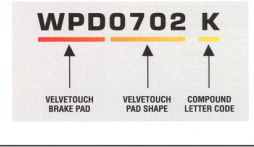

**VELVETOUCH**  
APPLICATIONS GUIDE

UPDATED AUGUST 1ST, 2010

**COMPOUND CODES**  
CARBON SEMI-METALLIC F1..... K  
CARBON SEMI-METALLIC F3..... T

---

**CODE BREAKDOWN**  
**WPD0702x**  
INSERT COMPOUND CODE